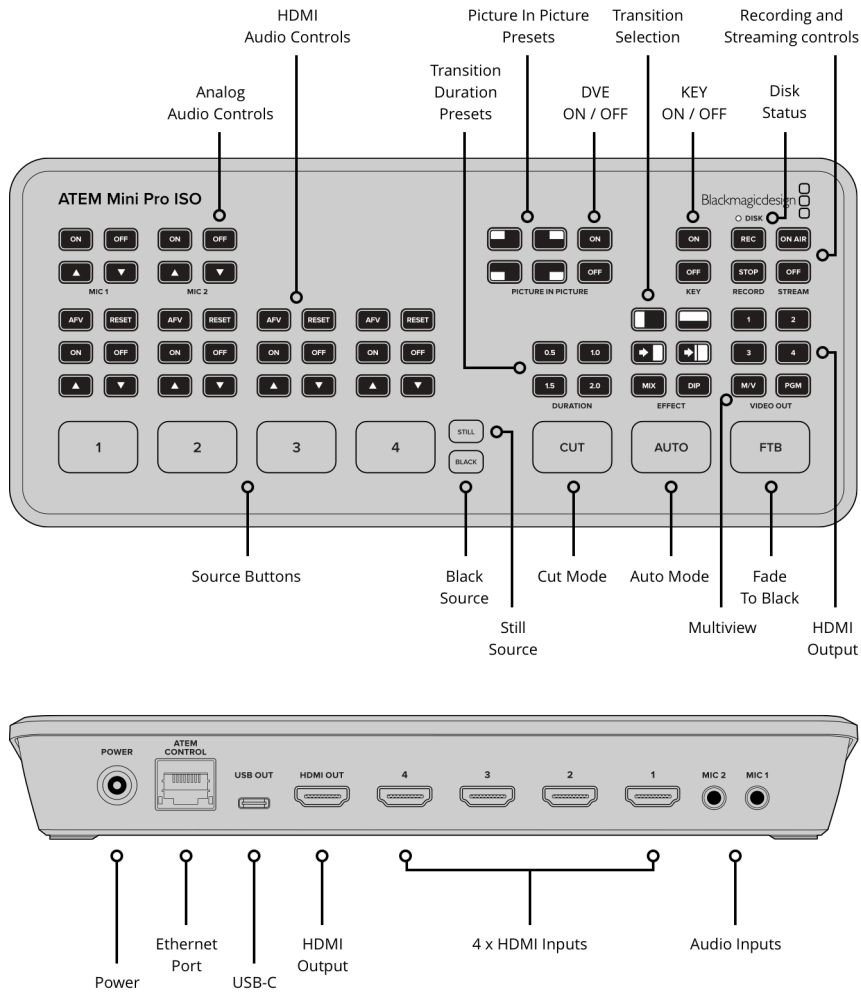

Standards

HD Video Input Standards

720p50, 720p59.94, 720p60
1080p23.98, 1080p24, 1080p25,
1080p29.97, 1080p30, 1080p50,
1080p59.94, 1080p60
1080i50, 1080i59.94, 1080i60

HD Video Output Standards

1080p23.98, 1080p24, 1080p25,
1080p29.97, 1080p30, 1080p50,
1080p59.94, 1080p60

Video Streaming Standards

1080p23.98, 1080p24, 1080p25,
1080p29.97, 1080p30, 1080p50,
1080p59.94, 1080p60

Ultra HD Video Standards

None

Video Sampling

4:2:2 YUV

Color Precision

10-bit

Color Space

Rec 709

HDMI Input Resolutions from Computers

1280 x 720p 50Hz, 59.94Hz and 60Hz
1920 x 1080p 23.98, 24, 25, 29.97,30,
50, 59.94 and 60Hz
1920 x1080i 50 and 59.94Hz 60Hz

Colorspace Conversion

Hardware based real time.