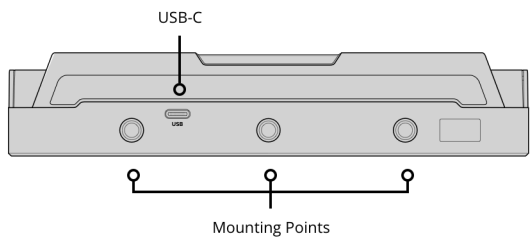

7 Inch 1920 x 1200
Touchscreen