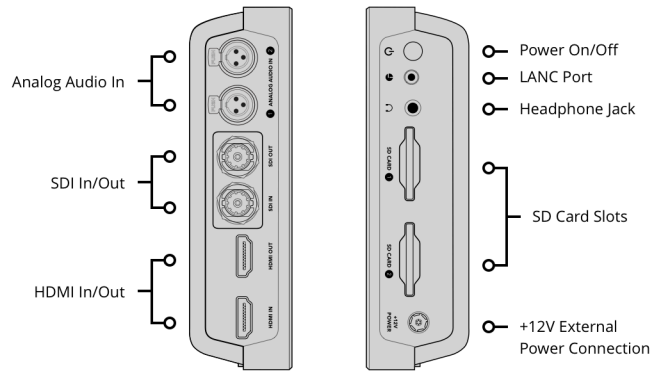

7 Inch 1920 x 1200
Touchscreen