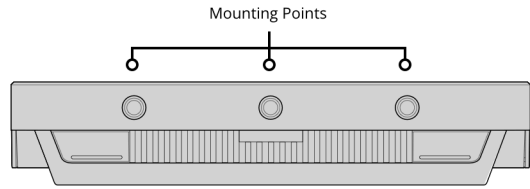

SD Interface

Dual UHS-I SD slots.

Storage Type

SDXC UHS-I and SDHC UHS-I SD cards.

Supports DS, HS, SDR12, SDR25, DDR50, SDR50 and SDR104 SD cards.

Computer Interface

1 x USB Type-C for initial setup, software updates and Video Assist Utility software control.