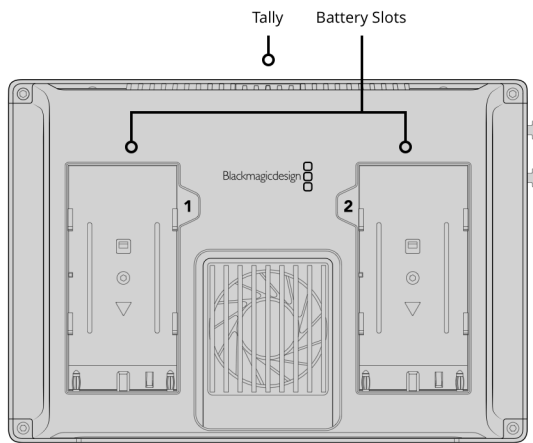

7 Inch 1920 x 1200
Touchscreen