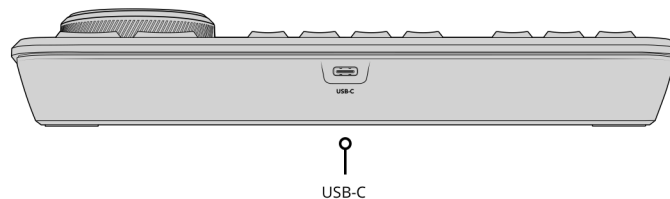

S\$425

Connections

USB Type-C.

Updates and Configuration

1 x USB Type-C for software configuration and software updates.

Power Requirements

Power Usage

4W max via USB Type-C.