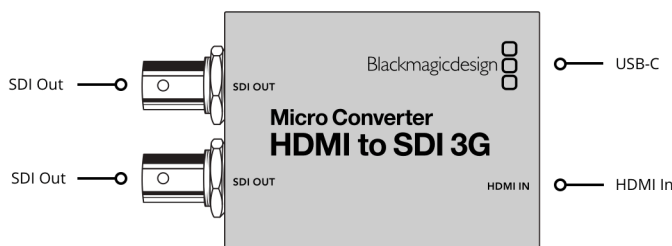

Micro Converter HDMI to SDI 3G wPSU

This model is perfect for connecting HDMI cameras and computers to professional SDI equipment! You get two 3G-SDI outputs which can be set to level A or level B formats. Unlike cheap converters, it even supports feature film video formats including 1080p24, 1080p47.95 and 1080p48. Includes 100 to 240V AC power supply with international socket adapters.

$85

Connections

SDI Video Outputs

2 x SD, HD or 3G-SDI.
Automatically matches the HDMI input.

HDMI Video Inputs

HDMI Type A in.

Updates, Configurations and Power

USB Type-C.

Multi Rate Support

Auto detection of SD or HD.

Reclocking

Yes

Standards

SDI Video Standards

525i59.94 NTSC, 625i50 PAL

HD Video Standards

720p50, 720p59.94, 720p60
1080p23.98, 1080p24, 1080p25,
1080p29.97, 1080p30, 1080p47.95,
1080p48, 1080p50, 1080p59.94,
1080p60
1080i50, 1080i59.94, 1080i60

SDI Compliance

SMPTE 259M, SMPTE 292M,
SMPTE 296M, SMPTE 424M,
SMPTE 425M

SDI Video Rates

SDI video connections are switchable between standard definition and high definition, and user selectable level A and B for 3G-SDI via setup utility.

SDI Color Precision

4:2:2

SDI Color Space

YUV

SDI Auto Switching

Automatically detects SD, HD and 3G-SDI